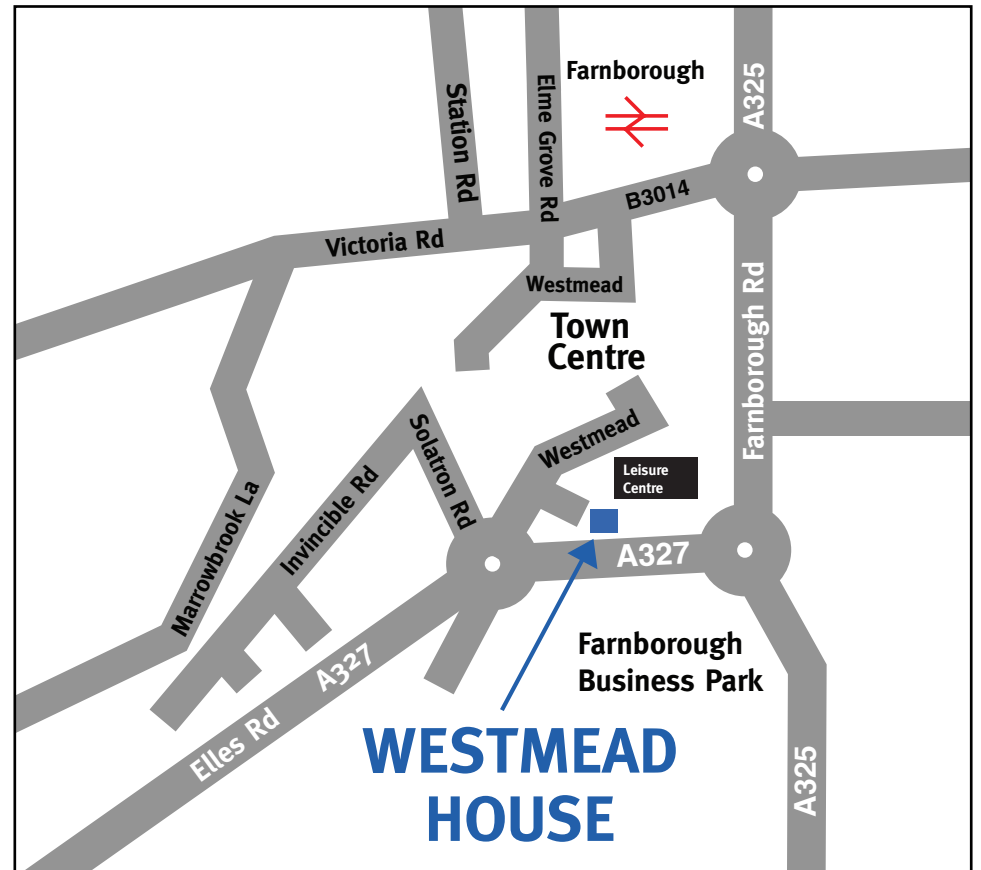

WILKY

LOAN MANAGEMENT LTD

Wilky Loan Management 01252 758634

Westmead House, Westmead, Farnborough, Hampshire, GU14 7LP
www.wilkyproperty.co.uk