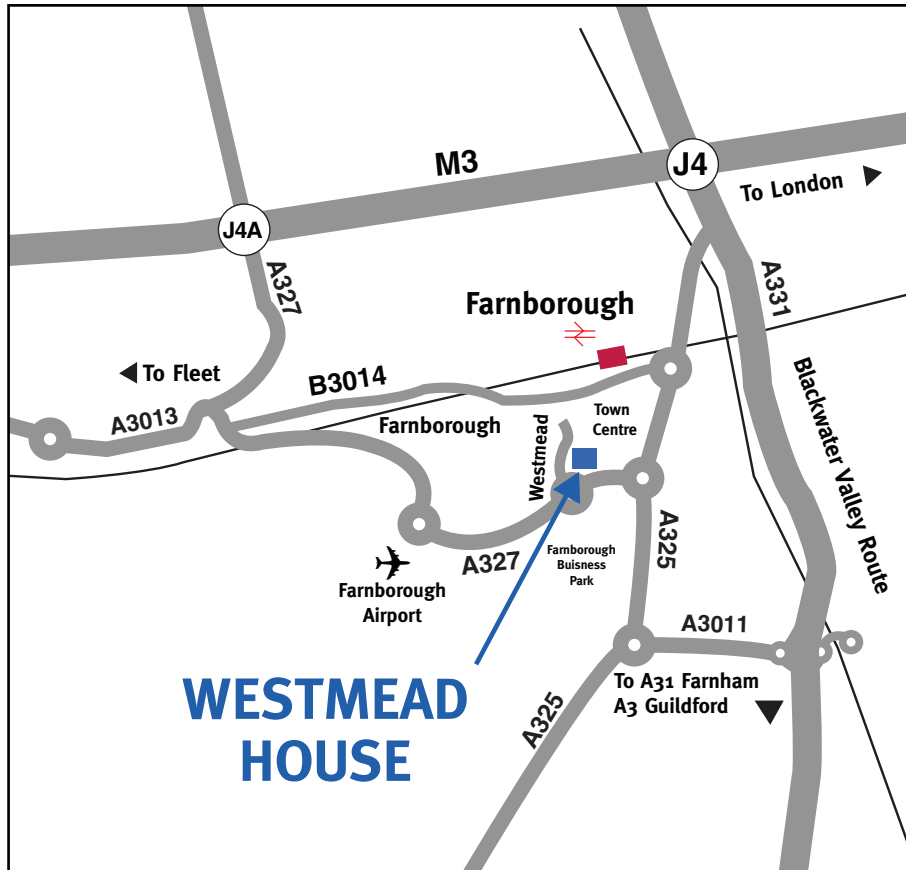

WILKY

LOAN MANAGEMENT LTD

Wilky Loan Management 01252 758634

Westmead House, Westmead, Farnborough, Hampshire, GU14 7LP
www.wilkyproperty.co.uk