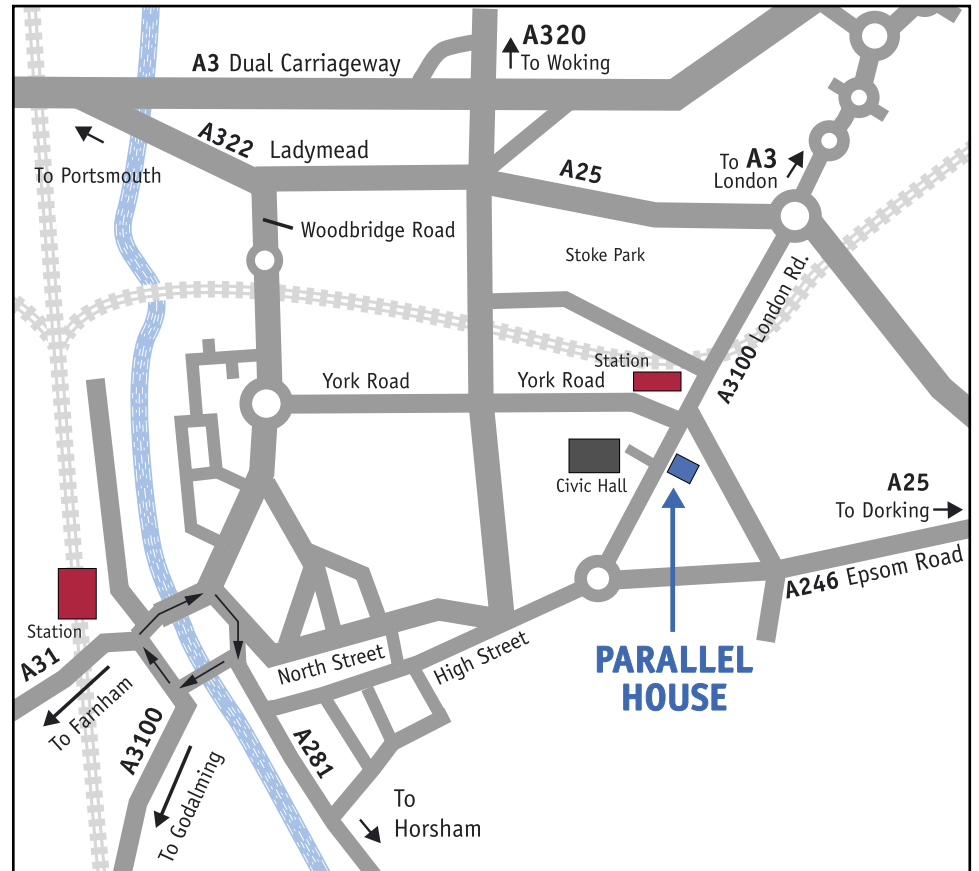

WILKY

ASSET MANAGEMENT

WILKY

PROPERTY HOLDINGS PLC

Wilky Asset Management 01483 230770

Wilky Property Holdings 01483 230320

Parallel House, 32 London Road, Guildford, Surrey GU1 2AB

www.wilkyproperty.co.uk